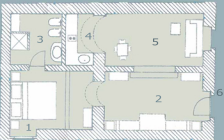

# La Tignanello

The Tignanello is a 59m<sup>2</sup> apartment.  
Sleeps 4-6 persons (1 kingsize bed, 2 single beds + double sofa bed)

Style: a bit of Moroccan influence

The Tignanello is located on the ground floor of the main house and has a fabulous terrace on the nord...

1. bedroom with kingsize bed & built-in wardrobe

2. room with 2 single beds

3. bathroom with sized shower, bidet, water-closet & built-in wardrobes

4. living room with double sofa bed & dinner table

5. kitchen with fridge & microwave